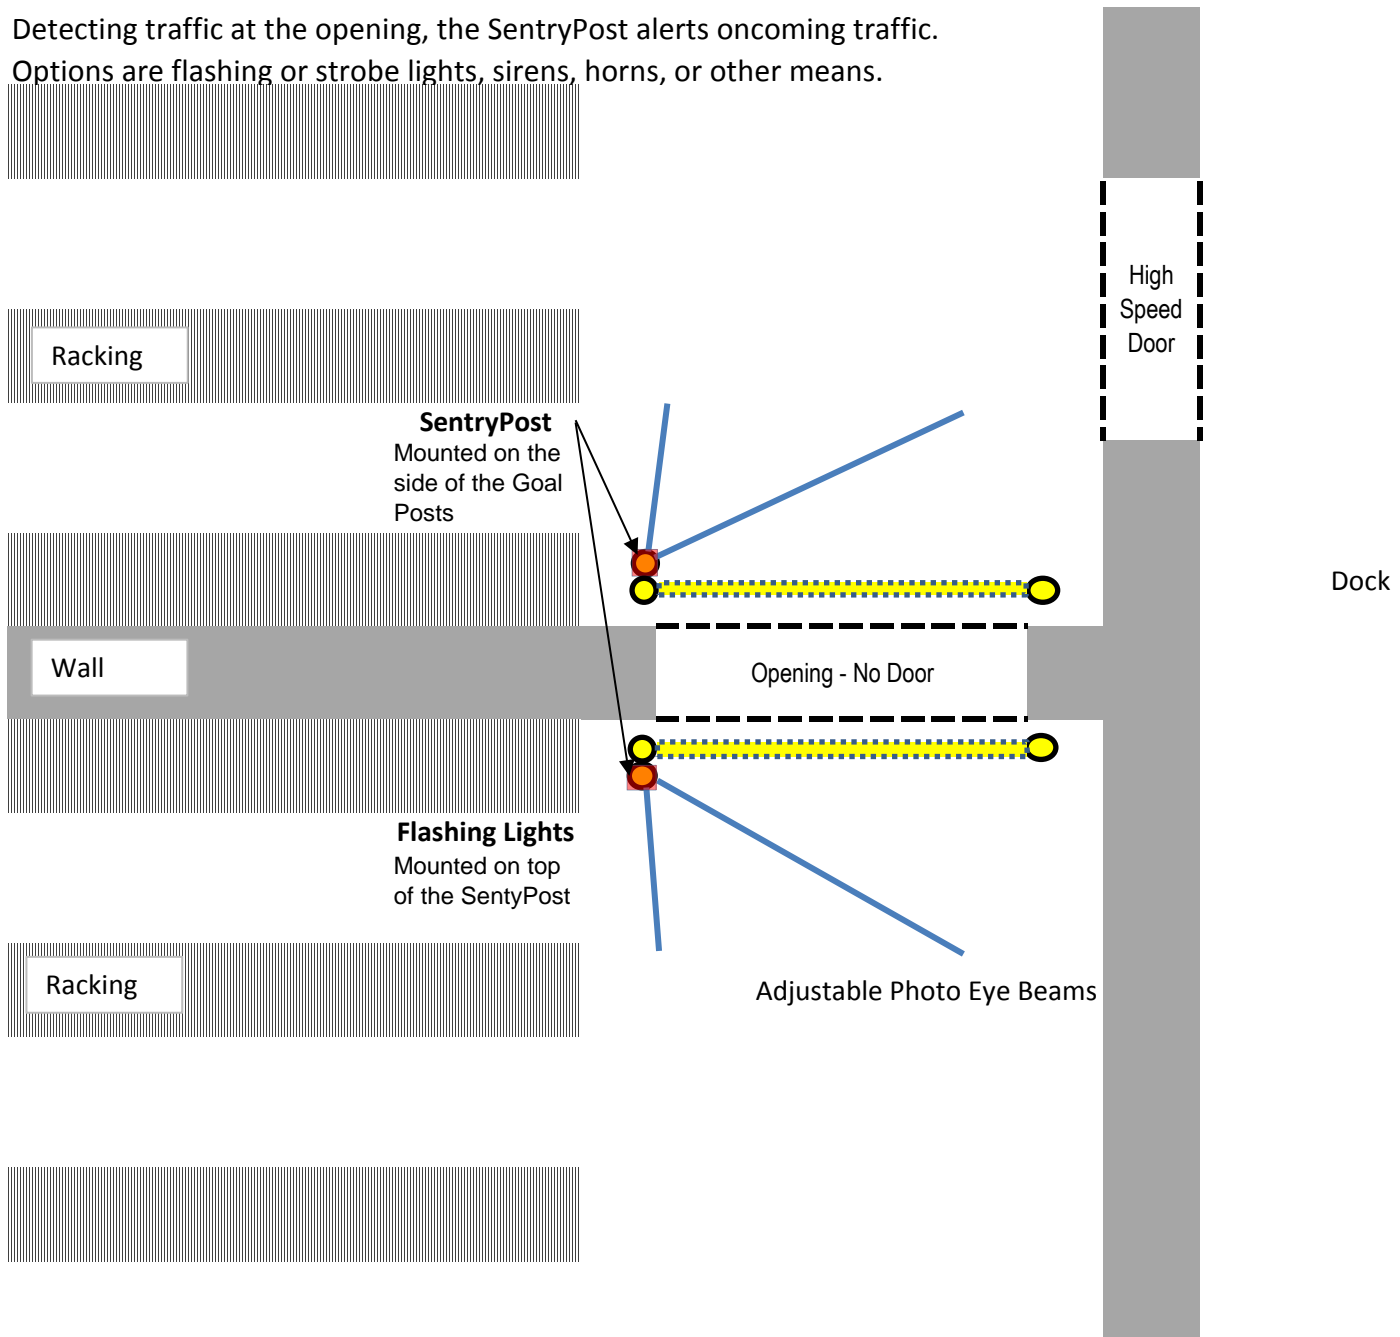

Here is an example of how the SentryPost adds safety to aisle ways within a warehouse.

Detecting traffic at the opening, the SentryPost alerts oncoming traffic.
Options are flashing or strobe lights, sirens, horns, or other means.

Once any of the 4 beams detect vehicles, or pedestrians, both flashing lights will be active until detection ceases.